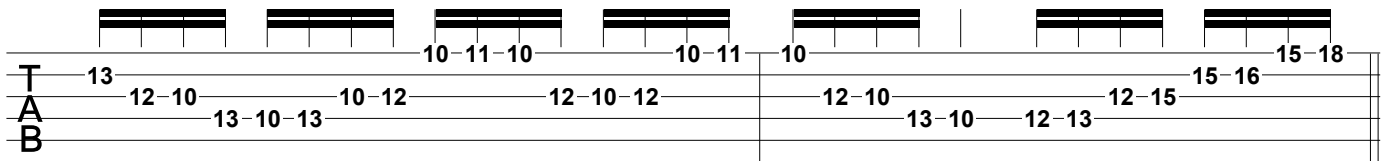

CARL ROA - ELF RIFFS

JAN 2009

PROGRESSIVE DIATONIC ARPEGGIOS

ALL RIFFS WILL WORK OVER A C MINOR BASED CHORD PROGRESSION

RIFF 1

C-9 (ADD 11)

EB MAJ7TH (ADD9)

RIFF 2

C MINOR

E FLAT MAJOR

RIFF 3

T																			
A			3	5	7	5				7	8			8	10				
B	3	6					8	5		6	10			8	11				

T																			
A	12	10				12	13			13	15	17							
B			13	10	11	15			13	17									

T																			
A																			
B																			