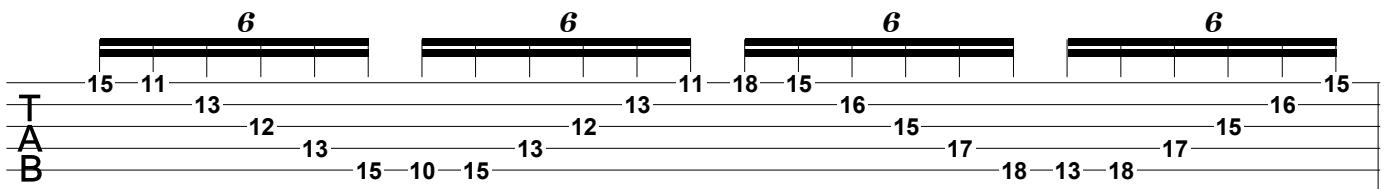

CARL ROA - ELF RIFFS

JAN 2009

PROGRESSIVE DIATONIC ARPEGGIOS

ALL RIFFS WILL WORK OVER A C MINOR BASED CHORD PROGRESSION

RIFF 1

C-9 (ADD 11)

EB MAJ7TH (ADD9)

RIFF 2

C MINOR

E FLAT MAJOR

RIFF 3

T																			
A			3	5	7	5				7	8			8	10				
B	3	6					8	5		6	10			8	11				

T																			
A	12	10				12	13			13	15	17							
B			13	10	11	15			13	17									

T																			
A																			
B																			