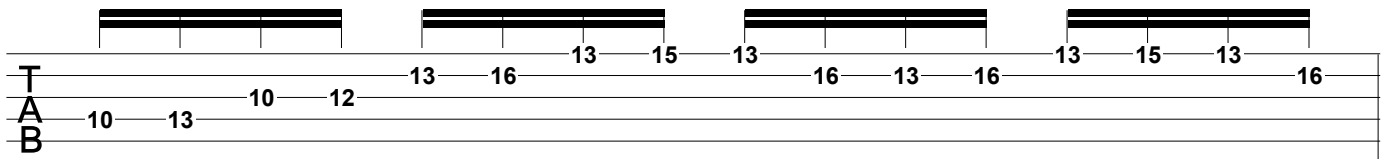

CARL ROA - ELF RIFFS

JAN 2009

PROGRESSIVE DIATONIC ARPEGGIOS

ALL RIFFS WILL WORK OVER A C MINOR BASED CHORD PROGRESSION

RIFF 1

C-9 (ADD 11)

EB MAJ7TH (ADD9)

RIFF 2

C MINOR

E FLAT MAJOR

RIFF 3

T																			
A			3	5	7	5				7	8			8	10				
B	3	6					8	5		6	10			8	11				

T																			
A	12	10				12	13			13	15	17							
B			13	10	11	15			13	17									

T																			
A																			
B																			